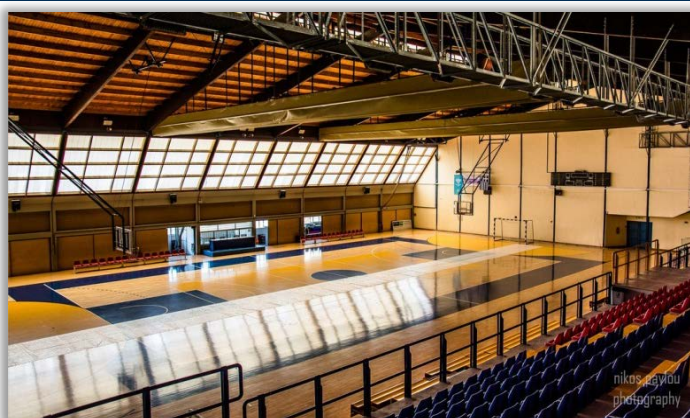

THE VENUES

Municipal Indoor Hall, Loutraki

SPORTCAMP Indoor Hall

GLOBAL CUP

World Senior Volleyball Championship

ENTRY INFORMATION

Loutraki Global Cup is an established world championship tournament for senior volleyball athletes from all over the world. Every year since 2014, the best Women's and Men's teams in the age categories of 40+ 45+ 55+ & 60+ compete in a world class event of the highest standards to win the title "World Senior Volleyball Champion". Every country is eligible to participate in the championship with one representing team per gender per category. Every team's roster capacity is of maximum 15 athletes and no additional substitutes are allowed.