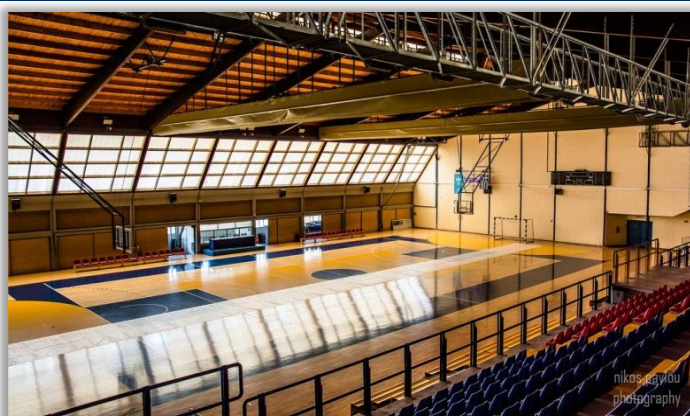

THE VENUES

Municipal Indoor Hall, Loutraki

SPORTCAMP Indoor Hall

GLOBAL CUP

World Senior Volleyball Championship

LOUTRAKI - GREECE

ENTRY INFORMATION

Loutraki Global Cup is an established world championship tournament for senior volleyball athletes from all over the world. Every year since 2014, the best Women's and Men's teams in the age categories of 40+ 45+ 50+ 55+ & 60+ compete in a world class event of the highest standards to win the title "World Senior Volleyball Champion". Every country is eligible to participate in the championship with one representing team per gender per category. Every team's roster capacity is of maximum 15 athletes and no additional substitutes are allowed.