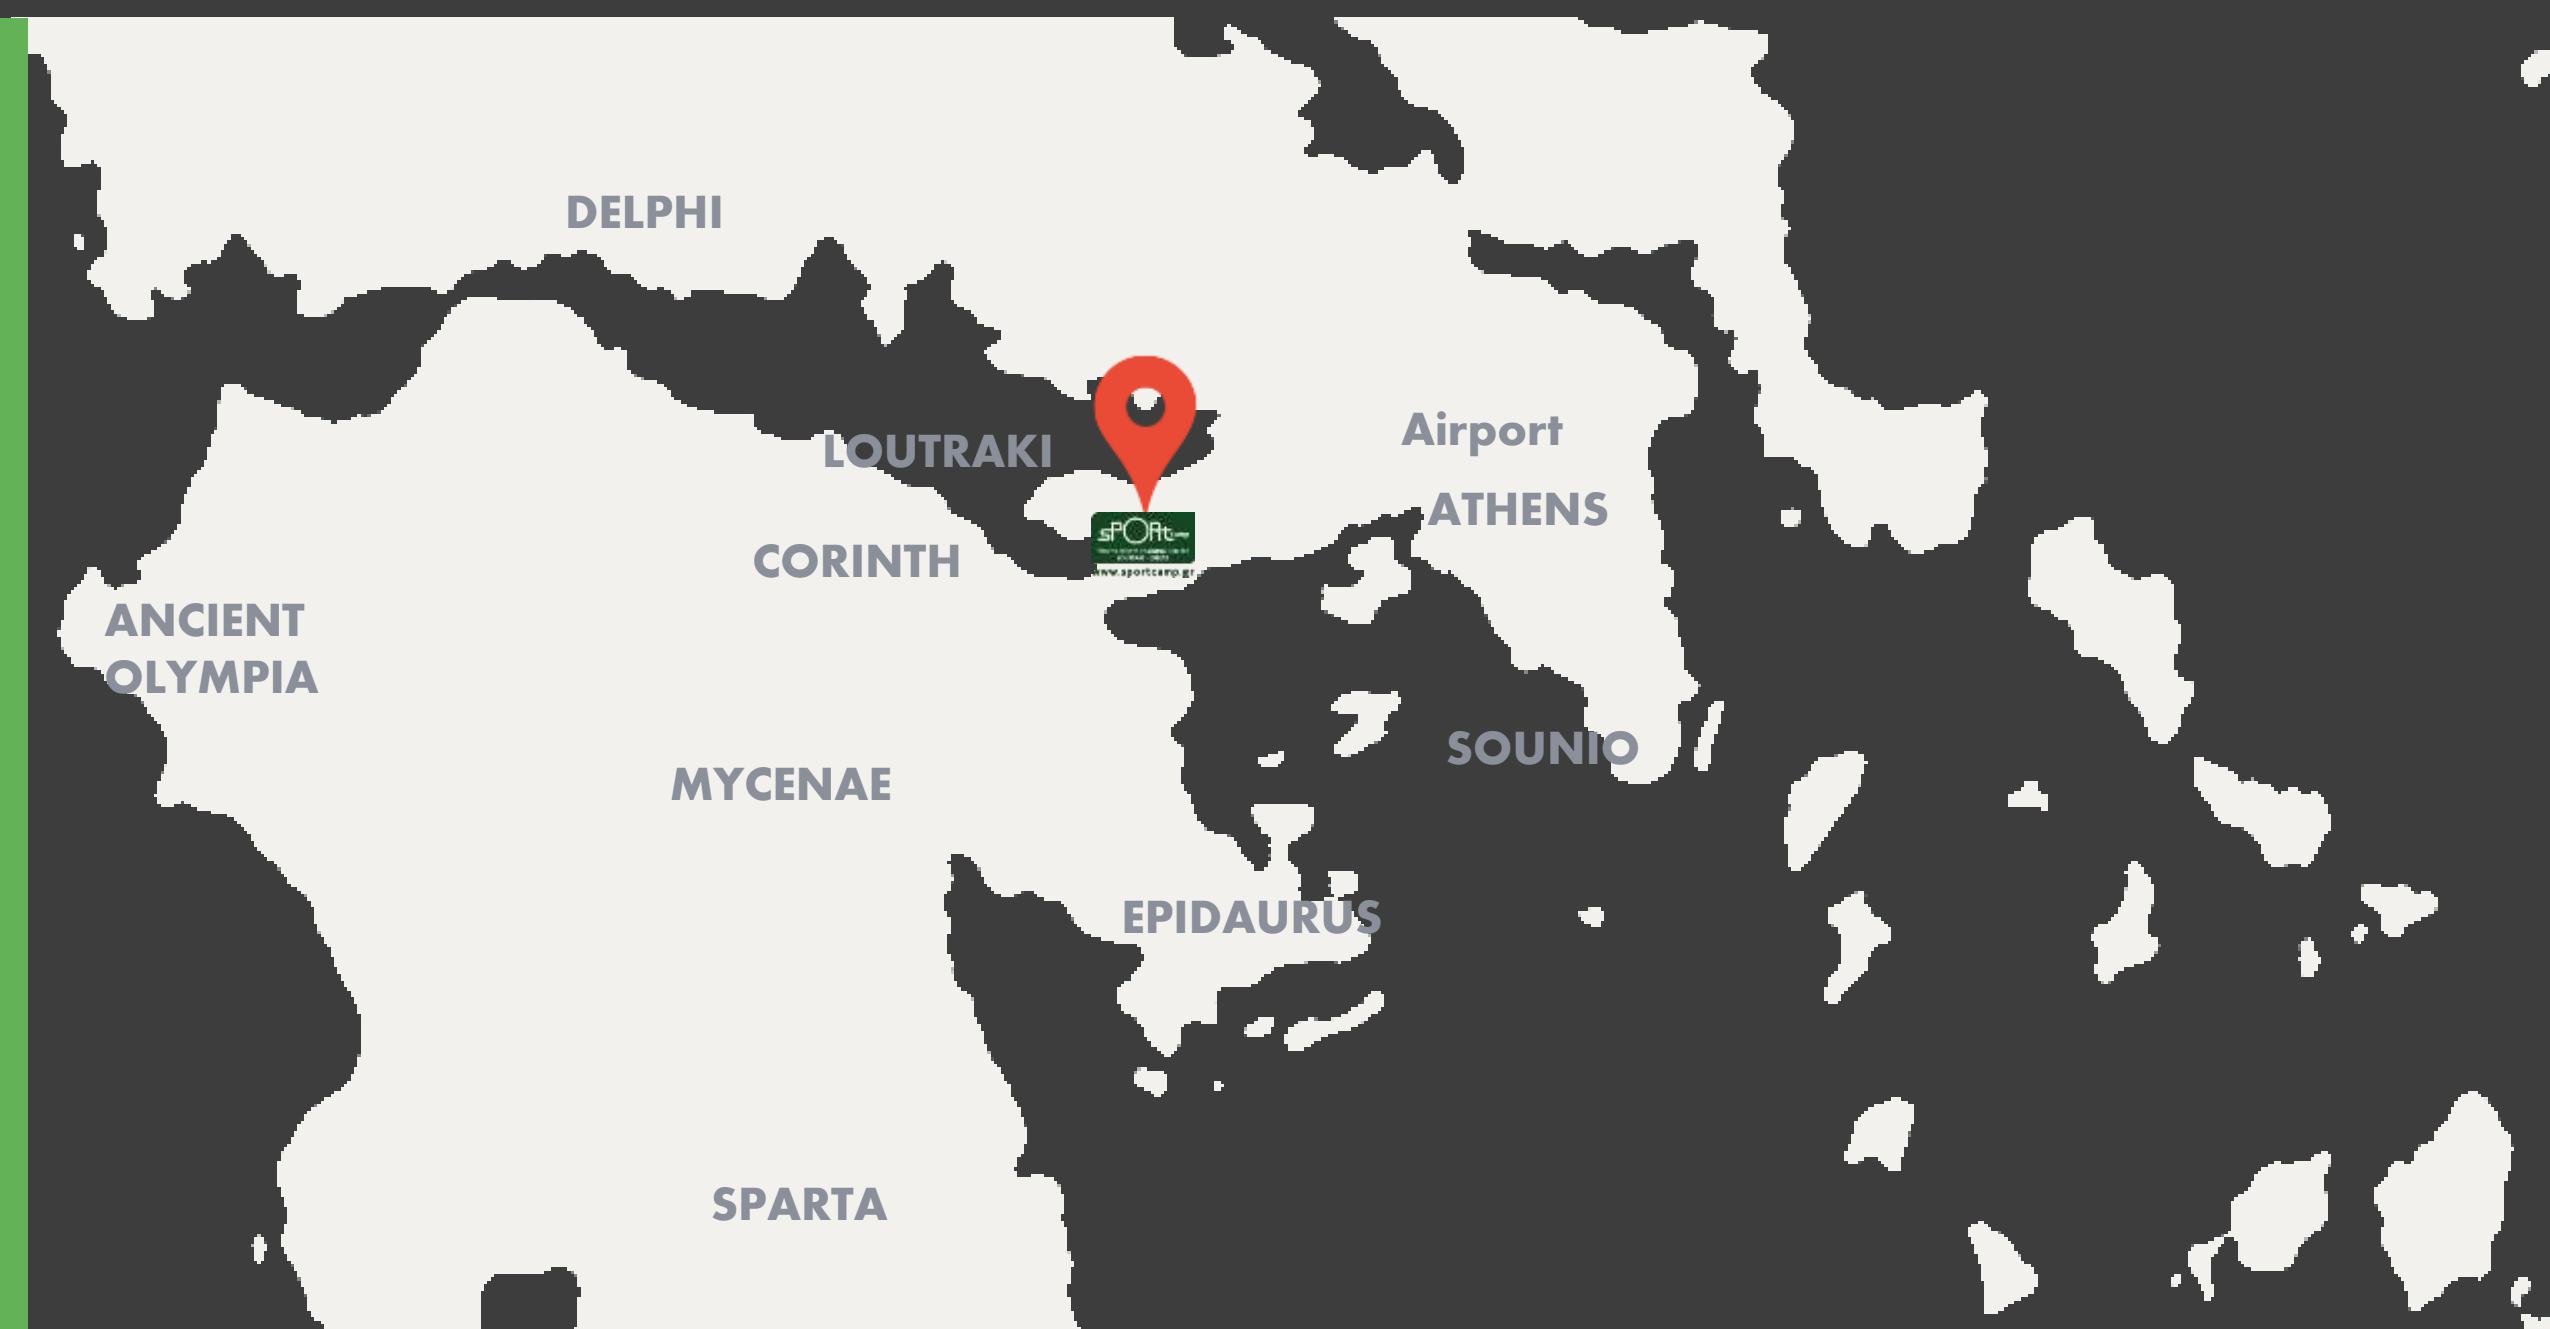

# SPORTCAMP LOCATION

*One trip, countless destinations!*

- 5km from the cosmopolitan city of Loutraki
- Only an hour away from the El.Venizelos Athens Airport
- Proximity to Athens city, the Host City of 2004 Olympic Games (only 80 km away)
- Easily accessible by highway or train
- Proximity to major touristic sights